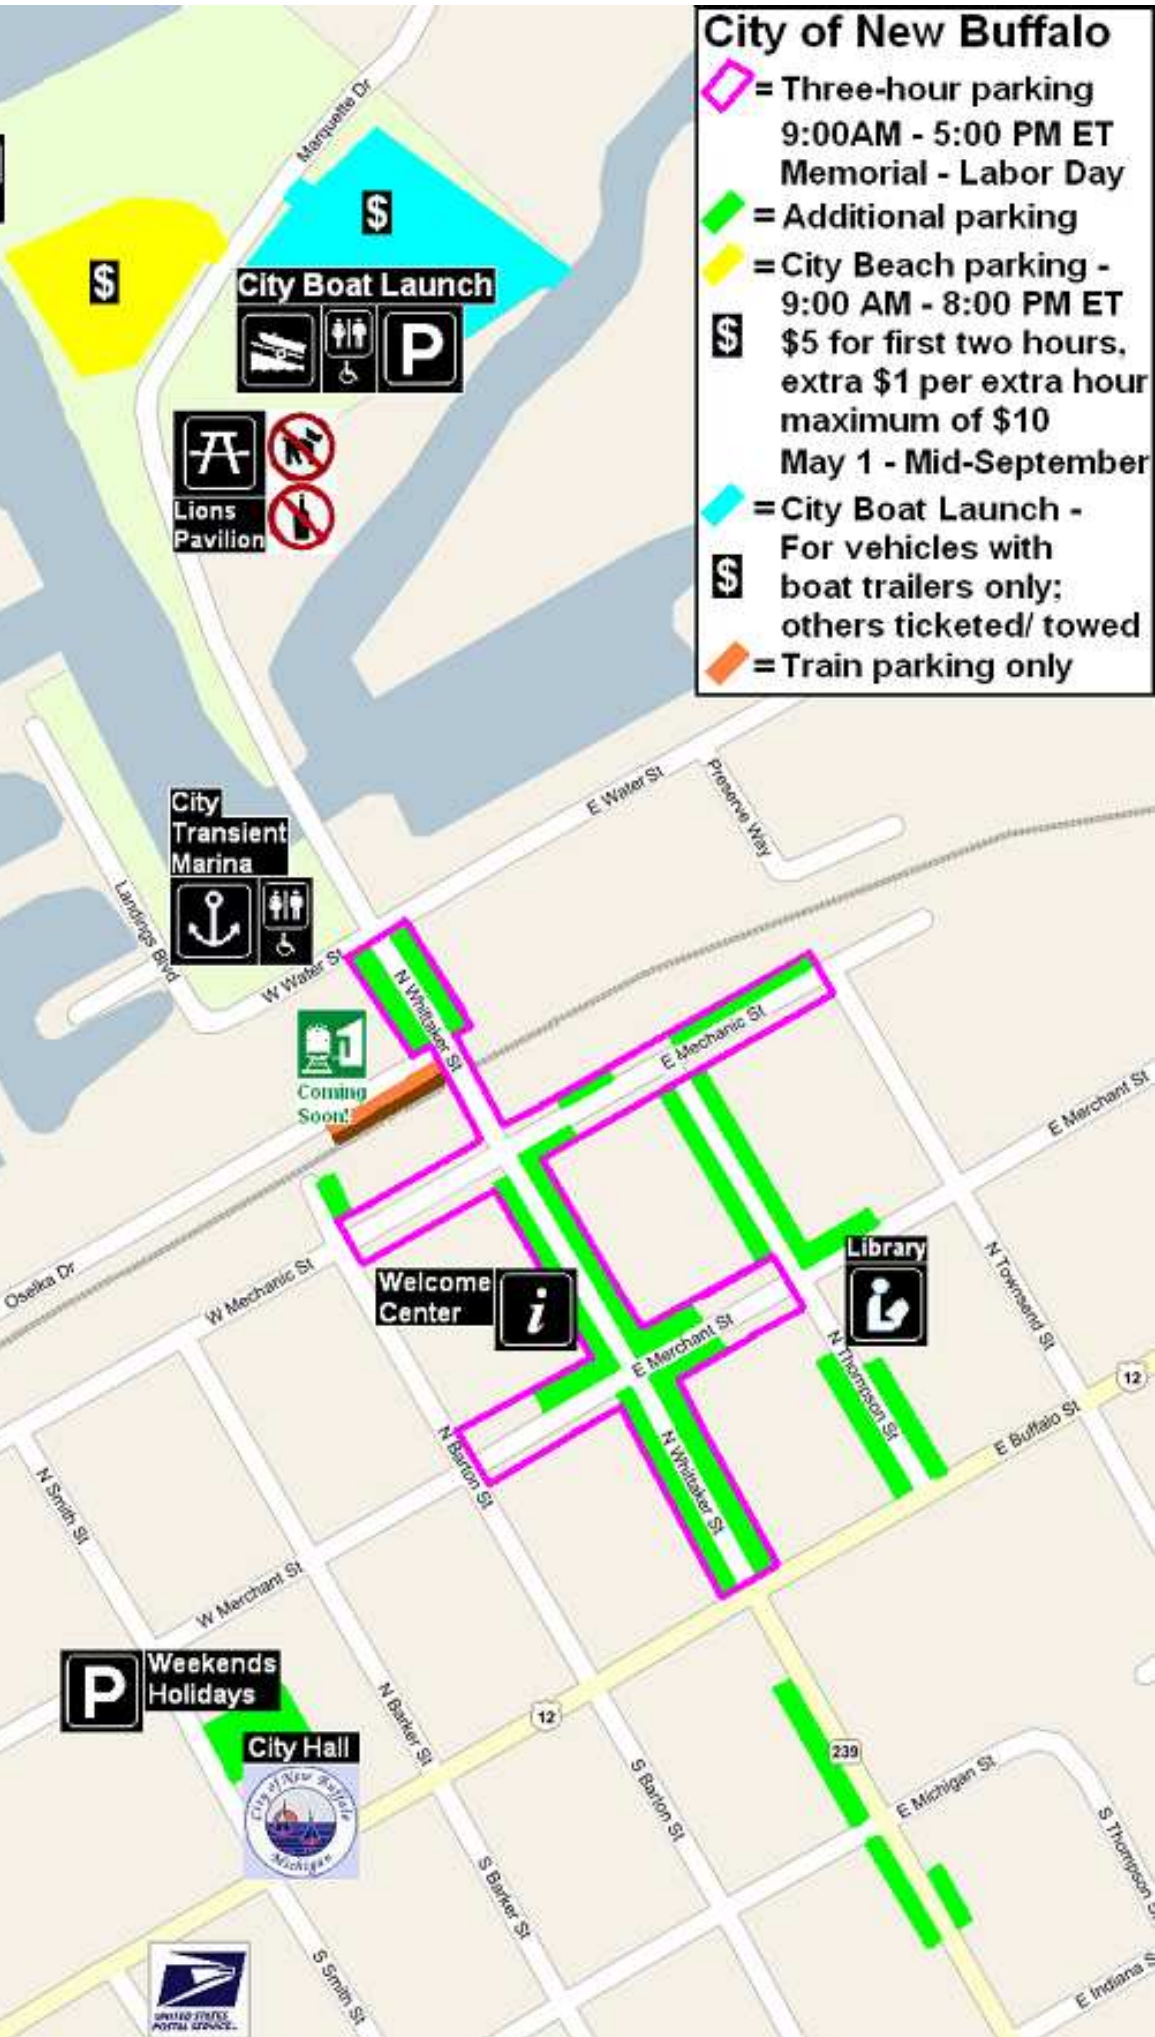

City Beach

City of New Buffalo

- = Three-hour parking 9:00AM - 5:00 PM ET Memorial - Labor Day
- = Additional parking
- = City Beach parking - 9:00 AM - 8:00 PM ET \$5 for first two hours, extra \$1 per extra hour maximum of \$10 May 1 - Mid-September
- = City Boat Launch - For vehicles with boat trailers only; others ticketed/ towed
- = Train parking only

P Weekends Holidays